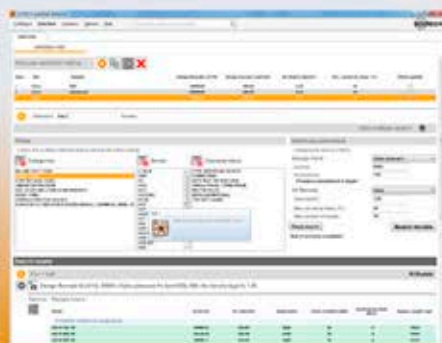

QUICKFAN
SODECA SELECTOR

NEW
SELECTION
SOFTWARE

Our **new tool** designed for a quick selection of the most suitable product for your ventilation project.

QUICKFAN

SODECA SELECTOR

EASY
SEARCH

CUSTOMIZABLE
REPORTS

ALWAYS
UPDATED

SODECA

QuickFan Selector has been developed by a team of technicians and sales engineers in close collaboration with our customers, with the goal to obtain a practical tool that provides solutions to the needs of a wide range of users.

1 Quick navigation through the catalogue by tabs

2 Model characteristics and curves are displayed

3 Complete information on the selected models

4 Powerful product selection tool

5 Model comparison

6 Extensive and customizable reports